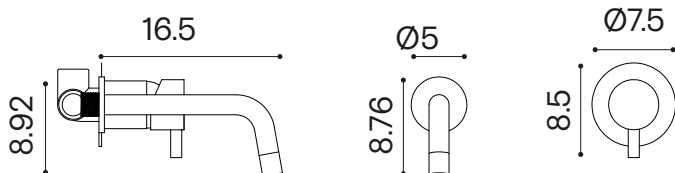

Module Dimensions

Ø5.0 x 16.5 x h 8.76 cm

Ø7.5 x h 8.5 x Max 7.1

Materials

Brass

Colours

● Chrome

● Matt Black

Weight

Product 1 kg

-

Packaging Dimensions

-

ex.t

info@ex-t.com / ex-t.com

Sleek - MLP16 wall mounted basin