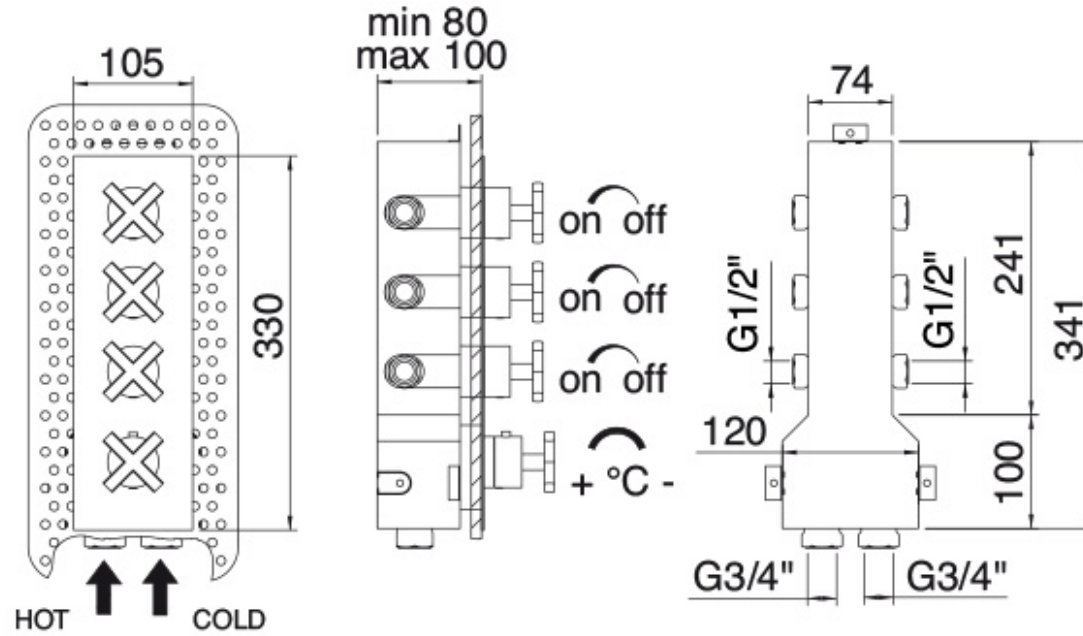

# 7294XC

FINISHES:

CHROME

BRUSH NICKEL

RUBINETTERIE  
**treemme**  
*instruments for water*